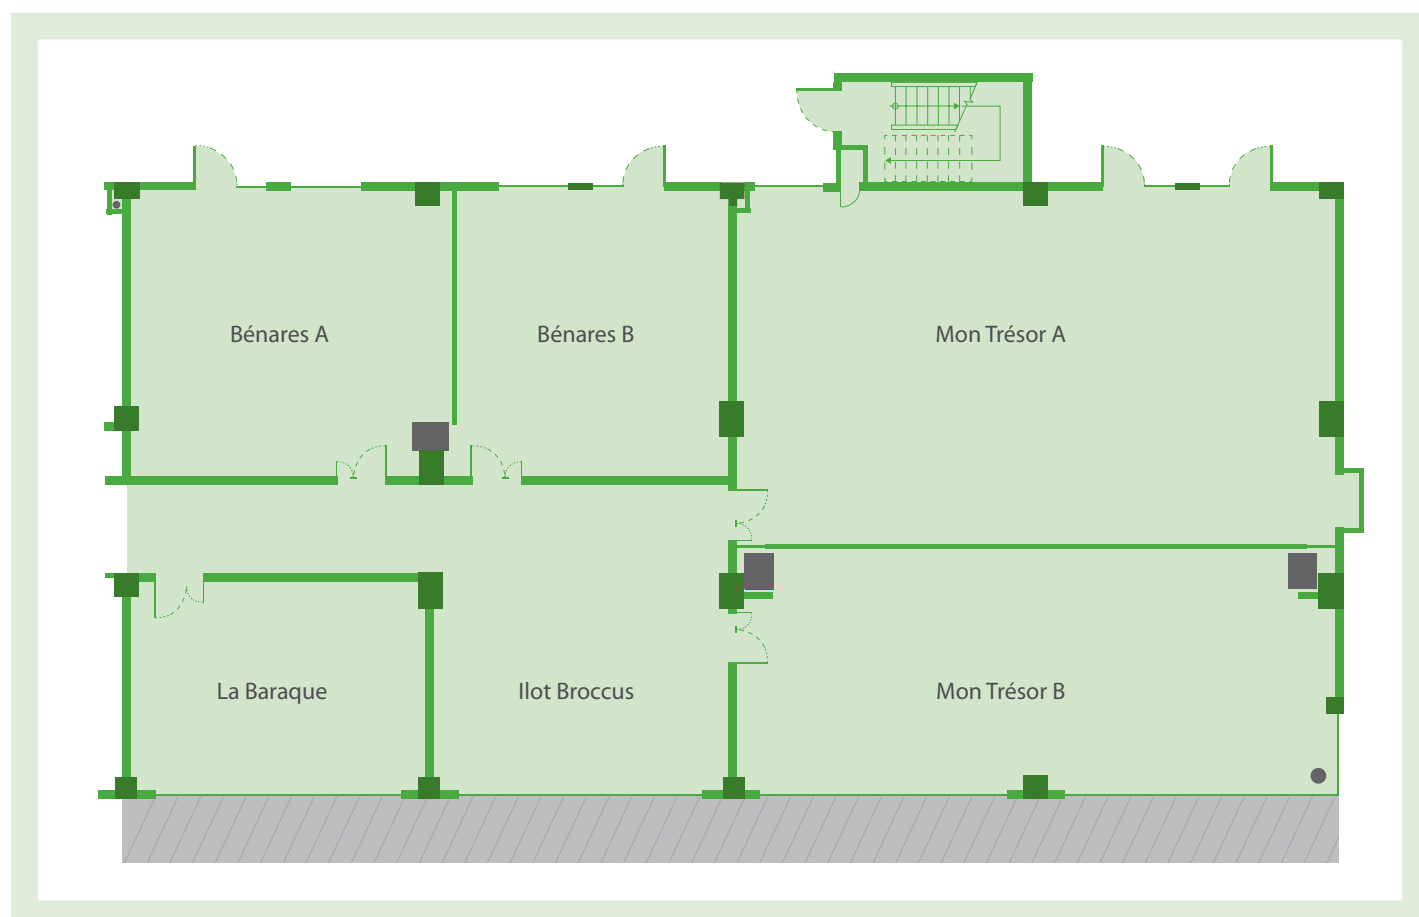

Conference Rooms Layout

Conference Rooms Details

Room Name	Area SqM	Boardroom Style Number of people	Theatre Style Number of people	Classroom Number of people	Cabaret Number of people	Banquet Number of people	Cocktail Number of people	Natural Daylight
Bénaires A	54	-	40	30	20	30	50	✓
Bénaires B	54	-	40	30	20	30	50	✓
Bénaires A + B	108	-	85	60	30	70	100	✓
Mon Trésor A	136	-	110	75	40	90	125	✓
Mon Trésor B	102	-	80	55	30	70	95	✓
Mon Trésor A + B	238	-	180	130	70	160	220	✓
Board Room La Baraque	41	12	-	-	-	-	-	✓
Foyer Ilot Broccus	50	-	-	-	-	-	50	✓